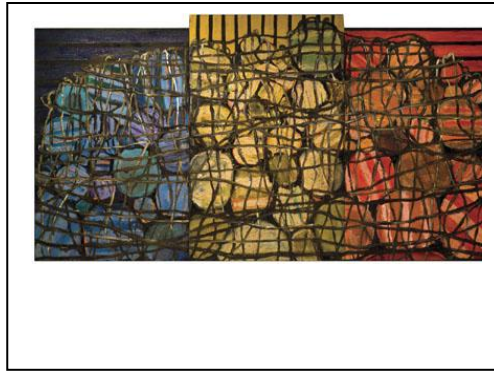

Forgotten Rhyme, 1986-2010
Oil on canvas
84 x 84 inches

Captured, 1996-2010
Oil on canvas
72 x 60 inches

Well Woven Imperfections, 1993-2010
Oil on canvas with attachments
72 x 132 inches

Primitive Markings, 1992-2010
Oil on canvas
76 x 96 inches

Trepidation, 1994
Oil on canvas
78 x 144 inches

Absolution, 1995
Oil on canvas
64 x 96 inches

Veiled Perfection, 1989-2010
Oil on canvas with gauze, polymer and copper wire
74 x 82 inches

Temporarily Out of Service, 1996
Oil on canvas
80 x 132 inches

Primary Impulses, 1993
Oil on canvas
78 x 144 inches

Two hanging pieces (Till Death Do Us Part and Obsessive Compulsions)

Interrupted Symmetry, 1987-2010
Oil and acrylic on canvas
89 x 78 inches

States of Grace, 1988-2010
Oil and acrylic on canvas
78 x 162 inches