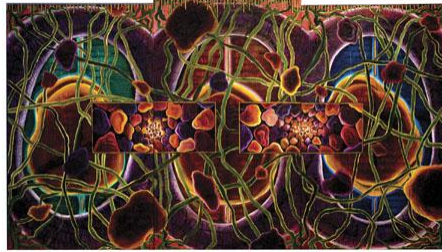

Forgotten Rhyme, 1986-2010
Oil on canvas
84 x 84 inches

Captured, 1996-2010
Oil on canvas
72 x 60 inches

Well Woven Imperfections, 1993-2010
Oil on canvas with attachments
72 x 132 inches

Primitive Markings, 1992-2010
Oil on canvas
76 x 96 inches

Trepidation, 1994
Oil on canvas
78 x 144 inches

Absolution, 1995
Oil on canvas
64 x 96 inches

Veiled Perfection, 1989-2010
Oil on canvas with gauze, polymer and copper wire
74 x 82 inches

Temporarily Out of Service, 1996
Oil on canvas
80 x 132 inches

Primary Impulses, 1993
Oil on canvas
78 x 144 inches

Two hanging pieces (Till Death Do Us Part and Obsessive Compulsions)

Interrupted Symmetry, 1987-2010
Oil and acrylic on canvas
89 x 78 inches

States of Grace, 1988-2010
Oil and acrylic on canvas
78 x 162 inches