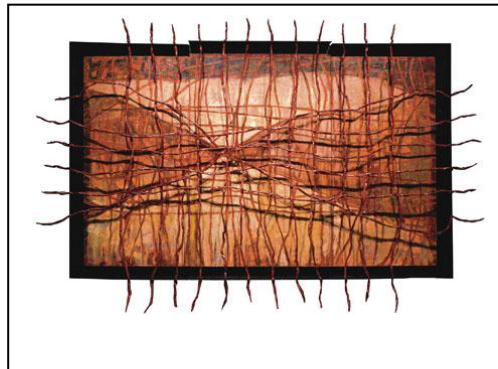

Forgotten Rhyme, 1986-2010
Oil on canvas
84 x 84 inches

Captured, 1996-2010
Oil on canvas
72 x 60 inches

Well Woven Imperfections, 1993-2010
Oil on canvas with attachments
72 x 132 inches

Primitive Markings, 1992-2010
Oil on canvas
76 x 96 inches

Trepidation, 1994
Oil on canvas
78 x 144 inches

Absolution, 1995
Oil on canvas
64 x 96 inches

Veiled Perfection, 1989-2010
Oil on canvas with gauze, polymer and copper wire
74 x 82 inches

Temporarily Out of Service, 1996
Oil on canvas
80 x 132 inches

Primary Impulses, 1993
Oil on canvas
78 x 144 inches

Two hanging pieces (Till Death Do Us Part and Obsessive Compulsions)

Interrupted Symmetry, 1987-2010
Oil and acrylic on canvas
89 x 78 inches

States of Grace, 1988-2010
Oil and acrylic on canvas
78 x 162 inches